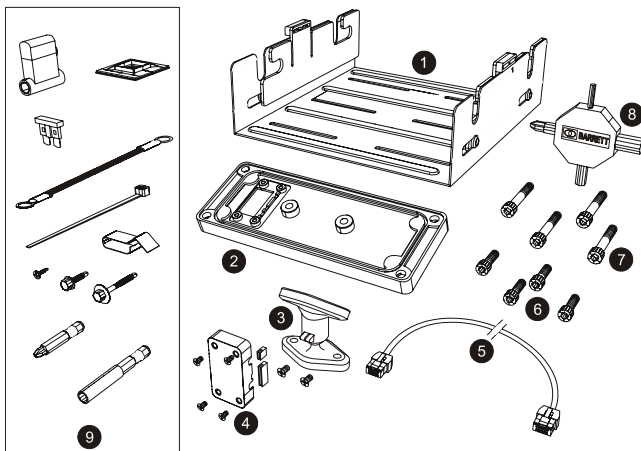

BARRETT 2050

Advanced HF SSB Transceiver

Mobile Pack BCA20501

Item	Qty.	Description	Barrett P/N
1	1	Universal mounting cradle	BCA20003
2	1	Control head mount plate	PW-20031
3	1	RAM mount including M5x 12mm screws to mount RAM mount on control head mount plate	PW-33333
4	1	Control head mount plate cable restraint cover complete with 8mm black thermoplastic screws	SA-20033
5	1	6m control head cable with RJ-45 connectors	BCA20006
6	4	M4 x 16mm black S/S cap screws (used to secure main unit front panel when control head removed)	NB-14677
7	4	M4 x 40mm black S/S cap screws (fastens control head to front of main unit or to control head mount plate)	NB-14687
8	1	Barrett installation tool	TL-20074
9	1	Barrett installation kit	BCA20004